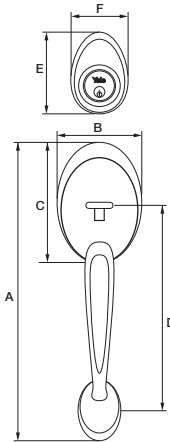

## Liverpool

- Main entrance handleset
- Concealed screws for a better decor and style
- Reversible for right or left handed doors
- Easy installation only with a screwdriver
- Adjustable latch from 2 3/8" (60mm.) to 2 3/4" (70mm)
- For 35mm to 45mm thick doors
- Single or double cylinder handleset

MEDIDAS EN mm. / MEASURES IN mm.					
A	B	C	D	E	F
284	68	97	202	78	57

SKU	DESCRIPCIÓN / DESCRIPTION
0009030	Hdl Liverpool US26D DC V
0009031	Hdl Liverpool US26D SC V

## Oxford

- Main entrance handleset
- Concealed screws for a better decor and style
- Reversible for right or left handed doors
- Easy installation only with a screwdriver
- Adjustable latch from 2 3/8" (60mm.) to 2 3/4" (70mm)
- For 35mm to 45mm thick doors
- Single or double cylinder handleset

MEDIDAS EN mm. / MEASURES IN mm.					
A	B	C	D	E	F
315	69	135	235	91	63

SKU	DESCRIPCIÓN / DESCRIPTION
0010559	Hnds Oxford US5 Vis SC
0010560	Hnds Oxford US5 Vis DC

MEDIDAS EN mm. / MEASURES IN mm.

A	B	C	D	E	F
270	74	106	165	79	58