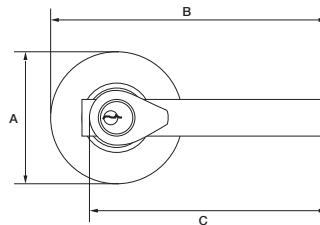

Leeds

- Tornillos ocultos para una mejor decoración y estilo
- Mecanismo de apertura de 45 grados para hacer más fácil abrir una puerta a personas de edad y discapacitados
- Reversibles para puertas derechas e izquierdas
- Instalación sencilla con solamente un desarmador
- Pestillo ajustable a 2 3/8" (60 mm) o 2 3/4" (70mm)
- Para puertas de 35mm a 45mm de espesor