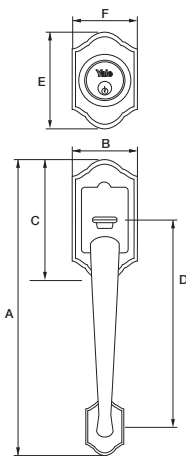

## Liverpool

- Main entrance handleset
- Concealed screws for a better decor and style
- Reversible for right or left handed doors
- Easy installation only with a screwdriver
- Adjustable latch from 2 3/8" (60mm.) to 2 3/4" (70mm)
- For 35mm to 45mm thick doors
- Single or double cylinder handleset

MEDIDAS EN mm. / MEASURES IN mm.					
A	B	C	D	E	F
284	68	97	202	78	57

SKU	DESCRIPCIÓN / DESCRIPTION
0009030	Hdl Liverpool US26D DC V
0009031	Hdl Liverpool US26D SC V

## Oxford

- Main entrance handleset
- Concealed screws for a better decor and style
- Reversible for right or left handed doors
- Easy installation only with a screwdriver
- Adjustable latch from 2 3/8" (60mm.) to 2 3/4" (70mm)
- For 35mm to 45mm thick doors
- Single or double cylinder handleset

MEDIDAS EN mm. / MEASURES IN mm.					
A	B	C	D	E	F
315	69	135	235	91	63

SKU	DESCRIPCIÓN / DESCRIPTION
0010559	Hnds Oxford US5 Vis SC
0010560	Hnds Oxford US5 Vis DC

MEDIDAS EN mm. / MEASURES IN mm.

A	B	C	D	E	F
270	74	106	165	79	58