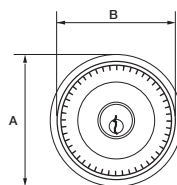

Chester

- Tornillos ocultos para una mejor decoración y estilo
- Mecanismo de apertura de 45 grados para hacer más fácil abrir una puerta a personas de edad y discapacitados
- Reversibles para puertas derechas e izquierdas
- Instalación sencilla con solamente un desarmador
- Pestillo ajustable a 2 3/8" (60 mm) o 2 3/4" (70mm)
- Para puertas de 35mm a 45mm de espesor

MEDIDAS EN mm / MEASURES IN mm.	
A	B
65	51

SKU	DESCRIPCIÓN / DESCRIPTION
0008958	Knob Chester US3 Ent
0008959	Knob Chester US3 Priv
0008960	Knob Chester US5 Ent
0008961	Knob Chester US5 Priv
0008962	Knob Chester US32D Ent
0008963	Knob Chester US32D Priv
0008973	Knob Chester US3 Ent Vis
0008974	Knob Chester US3 Priv Vis
0008975	Knob Chester US5 Ent Vis
0008981	Knob Chester US5 Priv V
0008982	Knob Chester US32D Ent V
0010675	Knob Chester US11 Ent V
0010676	Knob Chester US11 Priv V