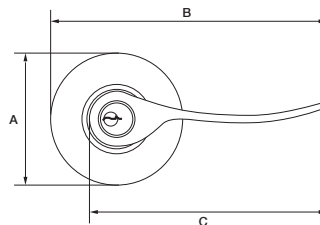

Derby

- Tornillos ocultos para una mejor decoración y estilo
- Mecanismo de apertura de 45 grados para hacer más fácil abrir una puerta a personas de edad y discapacitados
- Reversibles para puertas derechas e izquierdas
- Instalación sencilla con solamente un desarmador
- Pestillo ajustable a 2 3/8" (60 mm) o 2 3/4" (70mm)
- Para puertas de 35mm a 45mm de espesor