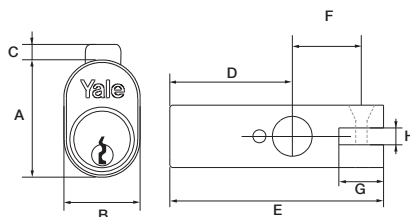

510 Series

- Deadbolt lock with button.
- 4 pins to prevent picking.
- For overlap sliding doors.
- For steering wheel locks.
- Metal and wooden furniture.
- 2 keys.

MEDIDAS EN mm. / MEASURES IN mm.				
A	B	C	D	E
41,0	22,2	22,0	23,0	33,2

SKU	DESCRIPCIÓN / DESCRIPTION
0010576	Furn 510 US3
0010577	Furn 510 US3 Vis
0001560	Furn 510 US26
0010578	Furn 510 US26 Vis

Serie 520

- Cerrojo de acción horizontal.
- 4 pines.
- Cilindro en latón.
- 2 llaves.

520 Series

- Steel bolt lock.
- 4 pin.
- Brass cylinder.
- 2 keys.

MEDIDAS EN mm. / MEASURES IN mm.				
A	B	C	D	E
23,7	9,2	55,7	22,2	16,3

SKU	DESCRIPCIÓN / DESCRIPTION
0010595	Furn 520 US26
0010596	Furn 520 US3